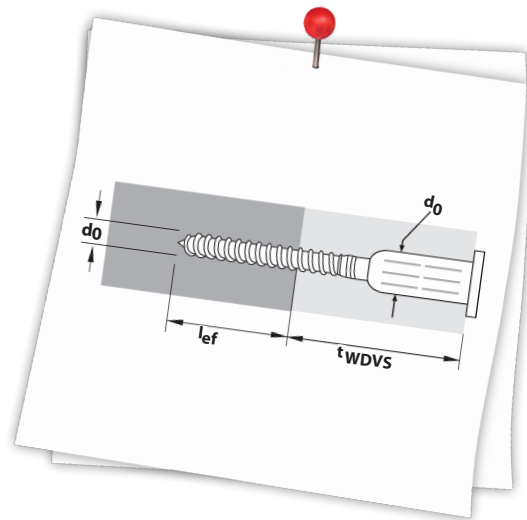

Description & Field of Application

- The Thermo Proof Wood Mini is a spaced mounting system for fastening light loads to timber frame construction buildings with 50-80 mm plaster base boards
- Iso Spacer prevents pressure from being applied to the façade
- **When used with M10 installation threaded rod**
Fastening of e.g. downpipe clips
- **When used without installation threaded rod**
Fastening of attachments with M6 threaded screws
- **When used without installation threaded rod and Barracuda 5/25**
Fastening of attachments with screws with \varnothing 3 - 4.5 mm

Fastening option B

Fastening option C

Packaging	Item no.	Type	Content	Size	Drill Ø	Min. anchoring depth	Insulation layer thickness	Approval	EAN
	073 600 321	Thermo Proof Wood Mini M8x 110/50-80	per pack 2x Thermo Proof Wood Mini 2x Barracuda 2x thread adapter 2x Flexi Cap 1x bit	per pack 2x Thermo Proof Wood Mini 2x Barracuda 2x thread adapter 2x Flexi Cap 1x bit	Ø x L M8x110 5/25 M6/10 M10/40 TX50	d ₀ /d ₁ Ø mm 5/14	l mm ≥ 30	t _{etics} mm 50-80	Dibt -