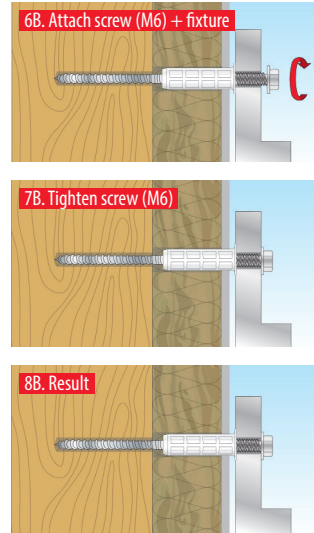

TOX

GERMANY

Spaced mounting system

Thermo Proof Wood Mini

Features

- Specifically for wood frame construction with insulation made of 50-80 mm wood fibre insulation boards
- Simple and rapid installation
- Variable connection options (M10 external thread, M6 internal thread or screws with \varnothing 3 - 4.5 mm)
- No pressure load on the façade
- Slim head geometry for invisible fastening

Description & Field of Application

- The Thermo Proof Wood Mini is a spaced mounting system for fastening light loads to timber frame construction buildings with 50-80 mm plaster base boards
- Iso Spacer prevents pressure from being applied to the façade
- **When used with M10 installation threaded rod**
Fastening of e.g. downpipe clips
- **When used without installation threaded rod**
Fastening of attachments with M6 threaded screws
- **When used without installation threaded rod and Barracuda 5/25**
Fastening of attachments with screws with \varnothing 3 - 4.5 mm

Technical hotline: +49 (0) 7576 / 9295-123 ■ technik@tox.de

toxgermany - Follow us on

YouTube

Spaced mounting system

Thermo Proof Wood Mini

Processing & Installation

Installation

Fastening option A

Fastening option B

Fastening option C

Packaging	Item no.	Type	Content	Size	Drill Ø	Min. anchoring depth	Insulation layer thickness	Approval	EAN
	073 600 321	Thermo Proof Wood Mini M8x 110/50-80	per pack 2x Thermo Proof Wood Mini 2x Barracuda 2x thread adapter 2x Flexi Cap 1x bit	per pack 2x Thermo Proof Wood Mini 2x Barracuda 2x thread adapter 2x Flexi Cap 1x bit	Ø x L M8x110 5/25 M6/10 M10/40 TX50	d ₀ /d ₁ Ø mm 5/14	l mm ≥ 30	t _{etics} mm 50-80	Dibt -