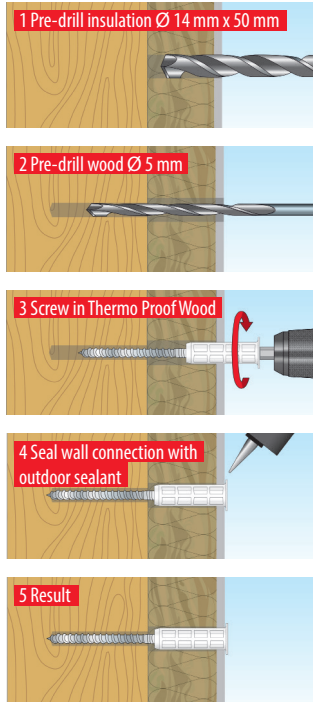

TOX

GERMANY

Spaced mounting system

Thermo Proof Wood Mini

Features

- Specifically for wood frame construction with insulation made of 50-80 mm wood fibre insulation boards
- Simple and rapid installation
- Variable connection options (M10 external thread, M6 internal thread or screws with \varnothing 3 - 4.5 mm)
- No pressure load on the façade
- Slim head geometry for invisible fastening

Description & Field of Application

- The Thermo Proof Wood Mini is a spaced mounting system for fastening light loads to timber frame construction buildings with 50-80 mm plaster base boards
- Iso Spacer prevents pressure from being applied to the façade
- **When used with M10 installation threaded rod**
Fastening of e.g. downpipe clips
- **When used without installation threaded rod**
Fastening of attachments with M6 threaded screws
- **When used without installation threaded rod and Barracuda 5/25**
Fastening of attachments with screws with \varnothing 3 - 4.5 mm

Technical hotline: +49 (0) 7576 / 9295-123 ■ technik@tox.de

toxgermany - Follow us on

YouTube

Spaced mounting system

Thermo Proof Wood Mini

Processing & Installation

Installation

Fastening option A

Fastening option B

Fastening option C

Packaging	Item no.	Type	Content	Size	Drill Ø	Min. anchoring depth	Insulation layer thickness	Approval	EAN
	073 600 321	Thermo Proof Wood Mini M8x 110/50-80	per pack 2x Thermo Proof Wood Mini 2x Barracuda 2x thread adapter 2x Flexi Cap 1x bit	per pack 2x Thermo Proof Wood Mini 2x Barracuda 2x thread adapter 2x Flexi Cap 1x bit	Ø x L M8x110 5/25 M6/10 M10/40 TX50	d ₀ /d ₁ Ø mm 5/14	l mm ≥ 30	t _{etics} mm 50-80	Dibt -