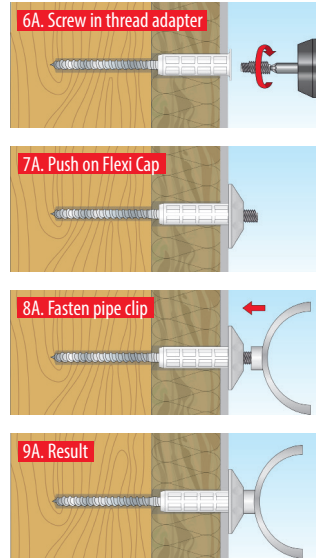

TOX

GERMANY

Spaced mounting system

Thermo Proof Wood Mini

Features

- Specifically for wood frame construction with insulation made of 50-80 mm wood fibre insulation boards
- Simple and rapid installation
- Variable connection options (M10 external thread, M6 internal thread or screws with \varnothing 3 - 4.5 mm)
- No pressure load on the façade
- Slim head geometry for invisible fastening

Description & Field of Application

- The Thermo Proof Wood Mini is a spaced mounting system for fastening light loads to timber frame construction buildings with 50-80 mm plaster base boards
- Iso Spacer prevents pressure from being applied to the façade
- **When used with M10 installation threaded rod**
Fastening of e.g. downpipe clips
- **When used without installation threaded rod**
Fastening of attachments with M6 threaded screws
- **When used without installation threaded rod and Barracuda 5/25**
Fastening of attachments with screws with \varnothing 3 - 4.5 mm

Technical hotline: +49 (0) 7576 / 9295-123 ■ technik@tox.de

toxgermany - Follow us on

YouTube

Spaced mounting system

Thermo Proof Wood Mini

Processing & Installation

Installation

Fastening option A

Fastening option B

Fastening option C

Packaging	Item no.	Type	Content	Size	Drill Ø	Min. anchoring depth	Insulation layer thickness	Approval	EAN
	073 600 321	Thermo Proof Wood Mini M8x 110/50-80	per pack 2x Thermo Proof Wood Mini 2x Barracuda 2x thread adapter 2x Flexi Cap 1x bit	per pack 2x Thermo Proof Wood Mini 2x Barracuda 2x thread adapter 2x Flexi Cap 1x bit	Ø x L M8x110 5/25 M6/10 M10/40 TX50	d ₀ /d ₁ Ø mm 5/14	l mm ≥ 30	t _{etics} mm 50-80	Dibt -