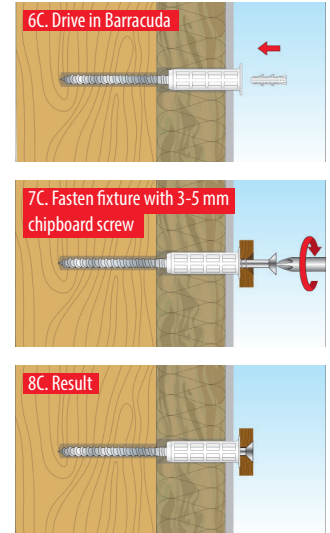

TOX

GERMANY

Spaced mounting system

Thermo Proof Wood Mini

Features

- Specifically for wood frame construction with insulation made of 50-80 mm wood fibre insulation boards
- Simple and rapid installation
- Variable connection options (M10 external thread, M6 internal thread or screws with \varnothing 3 - 4.5 mm)
- No pressure load on the façade
- Slim head geometry for invisible fastening

Description & Field of Application

- The Thermo Proof Wood Mini is a spaced mounting system for fastening light loads to timber frame construction buildings with 50-80 mm plaster base boards
- Iso Spacer prevents pressure from being applied to the façade
- **When used with M10 installation threaded rod**
Fastening of e.g. downpipe clips
- **When used without installation threaded rod**
Fastening of attachments with M6 threaded screws
- **When used without installation threaded rod and Barracuda 5/25**
Fastening of attachments with screws with \varnothing 3 - 4.5 mm

Technical hotline: +49 (0) 7576 / 9295-123 ■ technik@tox.de

toxgermany - Follow us on

YouTube

Spaced mounting system

Thermo Proof Wood Mini

Processing & Installation

Installation

Fastening option A

Fastening option B

Fastening option C

Packaging	Item no.	Type	Content	Size	Drill Ø	Min. anchoring depth	Insulation layer thickness	Approval	EAN
	073 600 321	Thermo Proof Wood Mini M8x 110/50-80	per pack 2x Thermo Proof Wood Mini 2x Barracuda 2x thread adapter 2x Flexi Cap 1x bit	per pack 2x Thermo Proof Wood Mini 2x Barracuda 2x thread adapter 2x Flexi Cap 1x bit	Ø x L M8x110 5/25 M6/10 M10/40 TX50	d ₀ /d ₁ Ø mm 5/14	l mm ≥ 30	t _{etics} mm 50-80	Dibt -