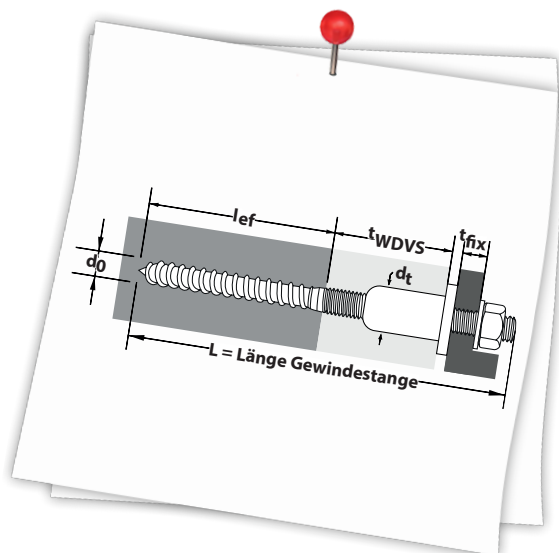

TOX

GERMANY

Spaced mounting system

Thermo Proof Wood

Features

- Heavy-duty spaced mounting system for timber frame construction and wooden buildings with insulation
- Stainless steel hanger bolt
- Simple and rapid installation
- Infinitely adjustable Iso Spacer insulation sleeve
- No pressure load on the façade
- Practically no energy loss

Description & Field of Application

- The Thermo Proof Wood is a heavy-duty spaced mounting system for timber construction or timber frame construction houses
- The Thermo Proof Wood is available in three lengths for the standard insulation thicknesses of 60 mm, 80 mm and 100-120 mm
- The hanger bolt with hexagonal socket drive enables a small fastening structure as required for cassette awnings
- Iso Spacer with large contact surface prevents pressure on the façade
- After installation, the gap between Iso Spacer and plaster should be sealed with an outdoor sealant

Technical hotline: +49 (0) 7576 / 9295-123 ■ technik@tox.de

toxgermany - Follow us on

YouTube

Spaced mounting system

Thermo Proof Wood

Processing & Installation

Packaging	Item no.	Type	Content	Drill Ø	Min. anchoring depth	Fixture thickness	Insulation layer thickness	Approval	EAN
	Thermo Proof Wood	per pack	per pack	d_0 / d_t Ø mm	l_{ef} mm	$t_{fx} \leq$ mm	t_{etics} mm	Dibt	
	073 671 061	M12x170/60	2x and 1x bit each	8/20	70	20	60	-	4 049563 049862
	073 671 081	M12x190/80	2x and 1x bit each	8/20	70	20	80	-	4 049563 049879
	073 671 121	M12x230/100-120	2x and 1x bit each	8/20	90/70	20	100/120	-	4 049563 049886