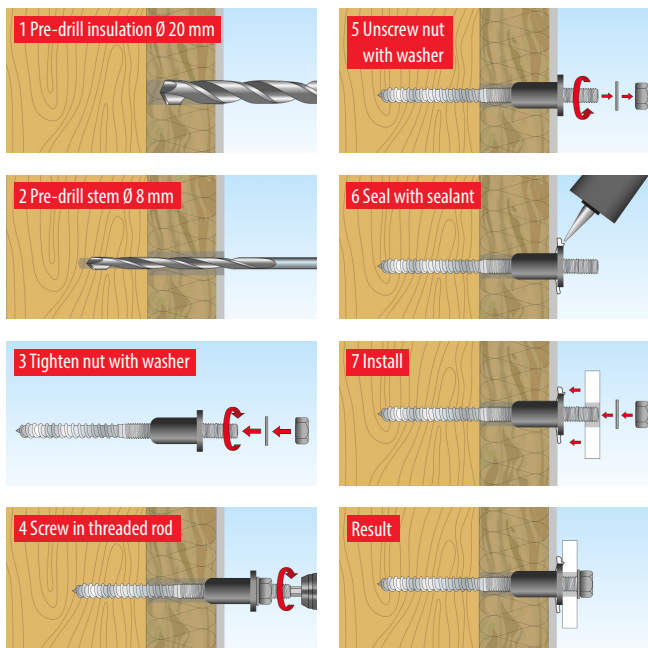

TOX

GERMANY

Spaced mounting system

Thermo Proof Wood

Features

- Heavy-duty spaced mounting system for timber frame construction and wooden buildings with insulation
- Stainless steel hanger bolt
- Simple and rapid installation
- Infinitely adjustable Iso Spacer insulation sleeve
- No pressure load on the façade
- Practically no energy loss

Description & Field of Application

- The Thermo Proof Wood is a heavy-duty spaced mounting system for timber construction or timber frame construction houses
- The Thermo Proof Wood is available in three lengths for the standard insulation thicknesses of 60 mm, 80 mm and 100-120 mm
- The hanger bolt with hexagonal socket drive enables a small fastening structure as required for cassette awnings
- Iso Spacer with large contact surface prevents pressure on the façade
- After installation, the gap between Iso Spacer and plaster should be sealed with an outdoor sealant

Technical hotline: +49 (0) 7576 / 9295-123 ■ technik@tox.de

toxgermany - Follow us on

YouTube

Spaced mounting system

Thermo Proof Wood

Processing & Installation

Packaging	Item no.	Type	Content	Drill Ø	Min. anchoring depth	Fixture thickness	Insulation layer thickness	Approval	EAN
	Thermo Proof Wood	per pack	per pack	d_0 / d_t Ø mm	l_{ef} mm	$t_{fx} \leq$ mm	t_{etics} mm	Dibt	
	073 671 061	M12x170/60	2x and 1x bit each	8/20	70	20	60	-	4 049563 049862
	073 671 081	M12x190/80	2x and 1x bit each	8/20	70	20	80	-	4 049563 049879
	073 671 121	M12x230/100-120	2x and 1x bit each	8/20	90/70	20	100/120	-	4 049563 049886