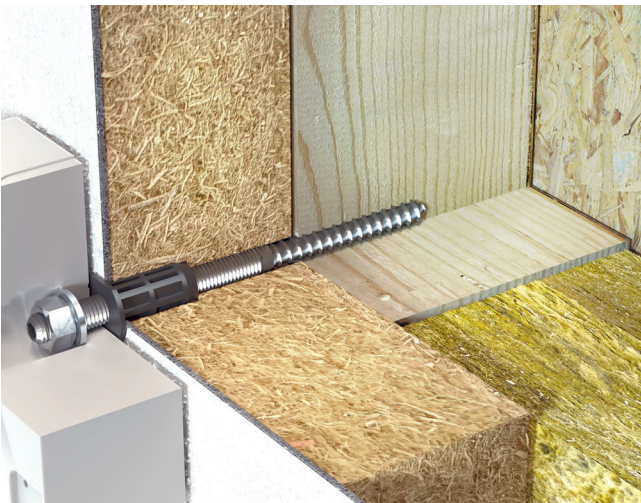

TOX

GERMANY

Spaced mounting system

Thermo Proof Wood

Features

- Heavy-duty spaced mounting system for timber frame construction and wooden buildings with insulation
- Stainless steel hanger bolt
- Simple and rapid installation
- Infinitely adjustable Iso Spacer insulation sleeve
- No pressure load on the façade
- Practically no energy loss

Description & Field of Application

- The Thermo Proof Wood is a heavy-duty spaced mounting system for timber construction or timber frame construction houses
- The Thermo Proof Wood is available in three lengths for the standard insulation thicknesses of 60 mm, 80 mm and 100-120 mm
- The hanger bolt with hexagonal socket drive enables a small fastening structure as required for cassette awnings
- Iso Spacer with large contact surface prevents pressure on the façade
- After installation, the gap between Iso Spacer and plaster should be sealed with an outdoor sealant